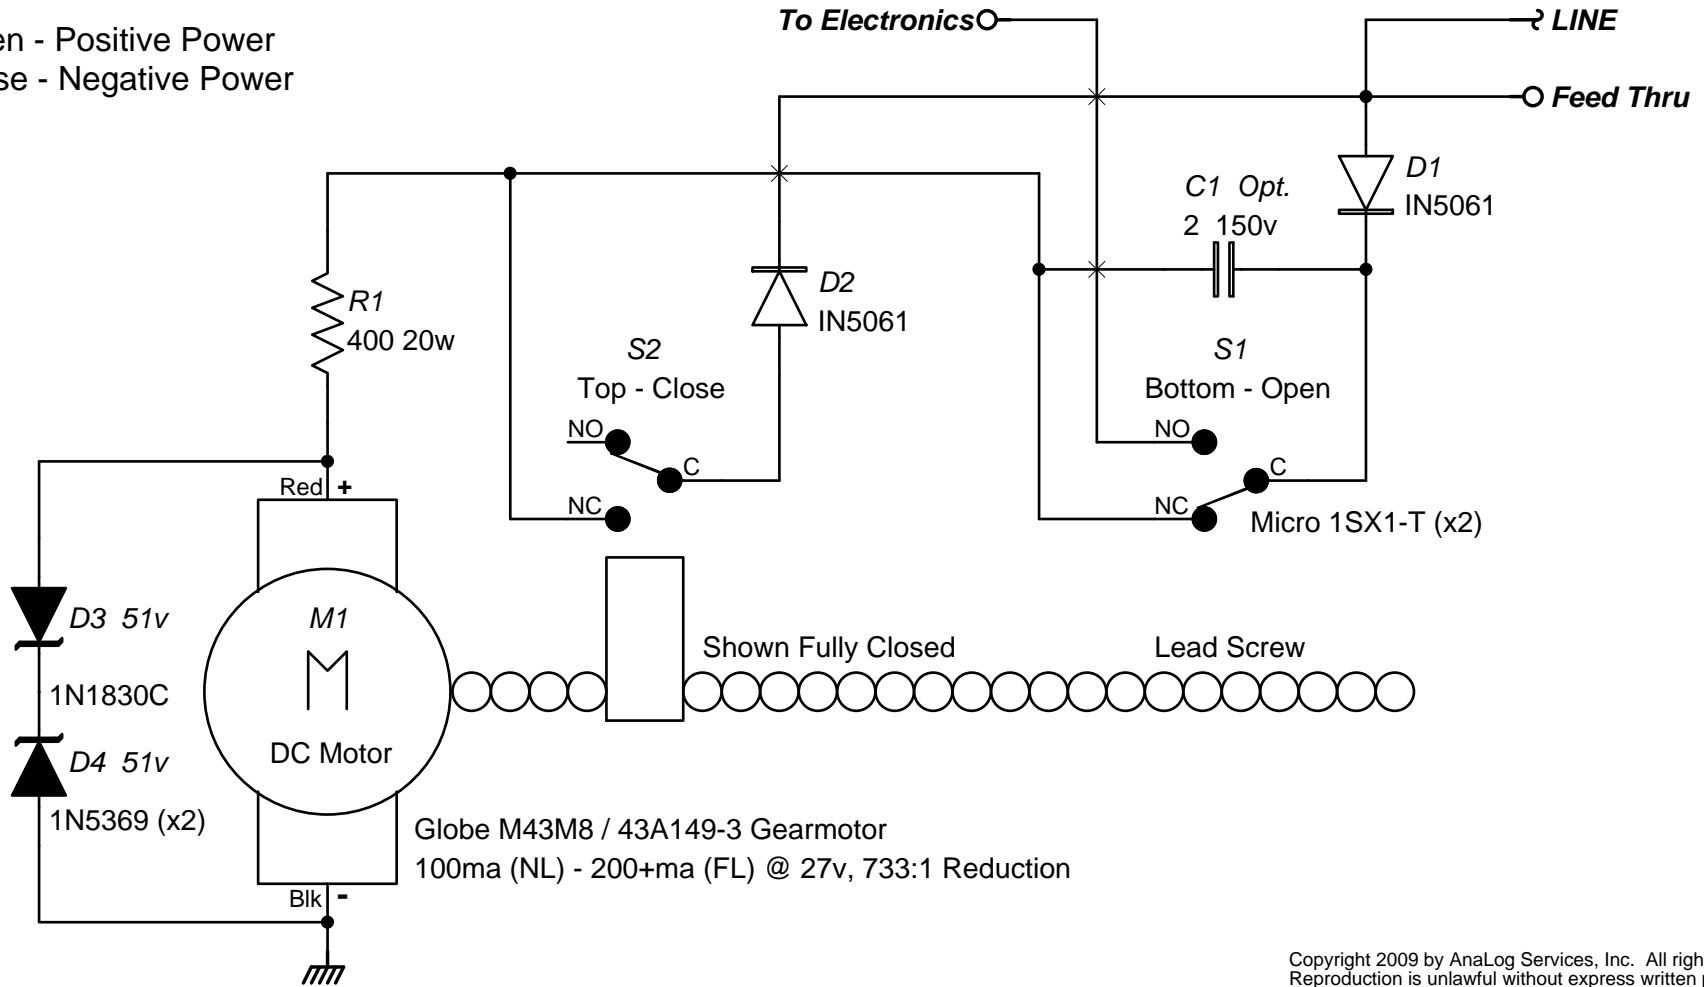

1 2 3 4 5 6 7 8

A
B
C
D
E
F
G
H

CALIPER TOOL RELAYLESS MOTOR CONTROL

GO / WR, Etc. Retrofit

Open - Positive Power
Close - Negative Power

Copyright 2009 by AnaLog Services, Inc. All rights reserved.
Reproduction is unlawful without express written permission.

AnaLog Services, Inc.

1169 Haynesville Road - Reynolds Station, KY 42368 (270) 276-5671 Fax: (270) 276-5588

Caliper Motor Control

CALM1.sch

Sheet Size: A

Creation Date: 02/23/2009

Drawn By: Syd H. Levine

Revision: 1.0